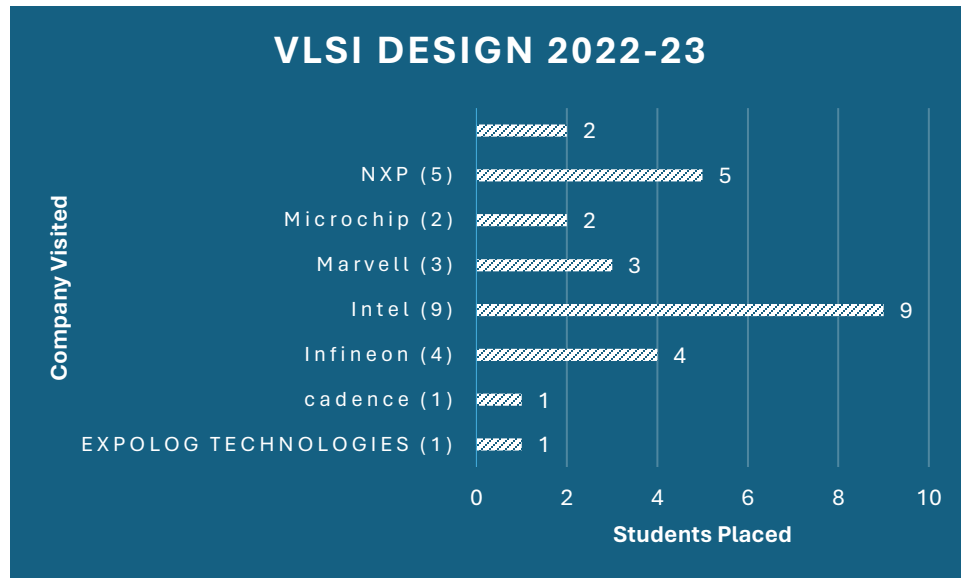

Maximum = 52000

MANIPAL SCHOOL OF INFORMATION SCIENCES

MANIPAL

(A constituent unit of MAHE, Manipal)

Company wise Internship Placements for last 3 years

MANIPAL SCHOOL OF INFORMATION SCIENCES

MANIPAL

(A constituent unit of MAHE, Manipal)