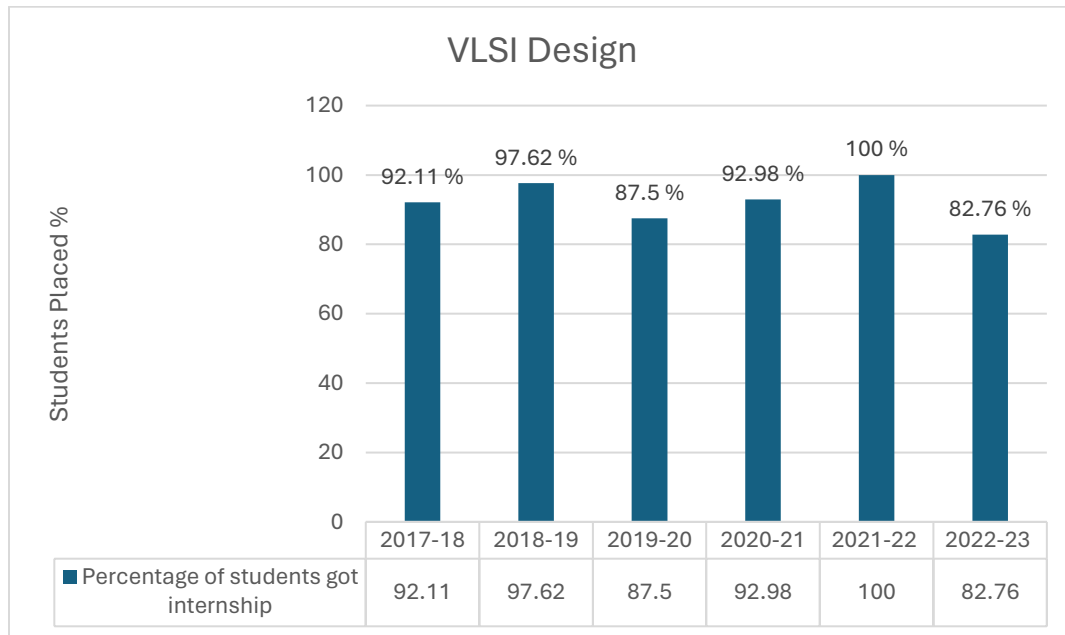

MANIPAL SCHOOL OF INFORMATION SCIENCES

MANIPAL

(A constituent unit of MAHE, Manipal)

M.E (VLSI Design)

Internship Placement Data

Internship Statistics - Year wise

Internship stipend in ₹:

Average = 35000